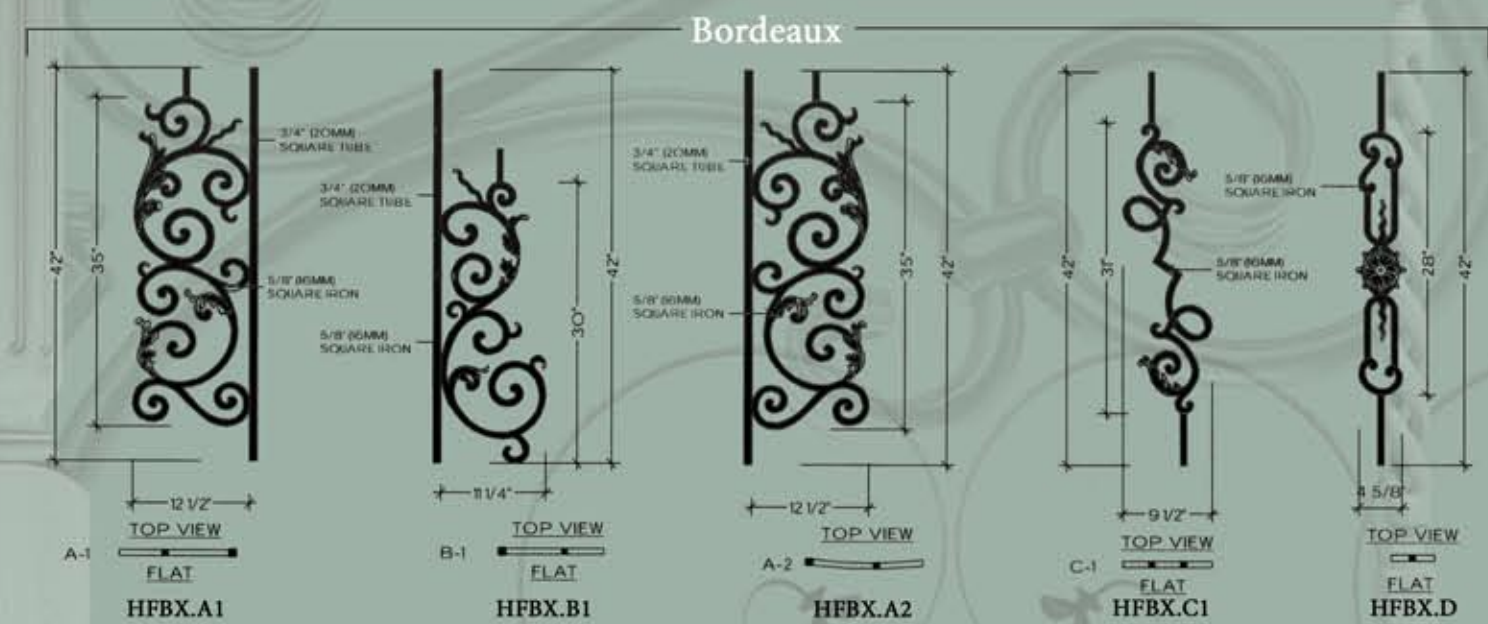

PANEL COLLECTION

PANEL COLLECTION