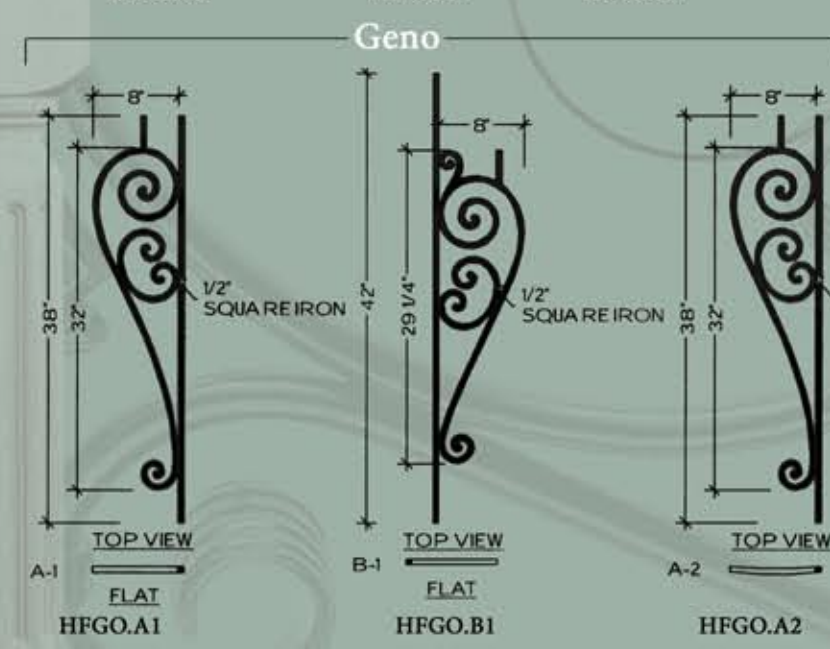

SAMPLE PATTERN
Rebecca panel & Round baluster combination