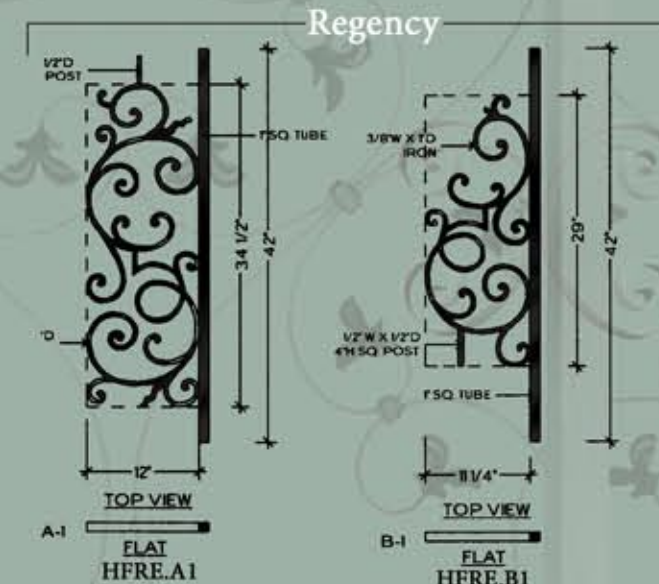

SAMPLE PATTERN
Rebecca panel & Round baluster combination