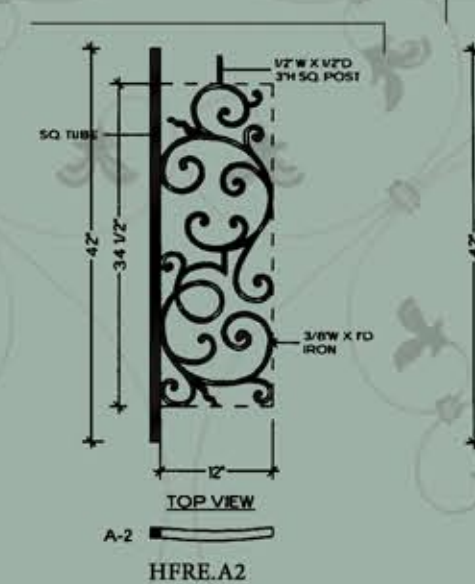

SAMPLE PATTERN
Rebecca panel & Round baluster combination