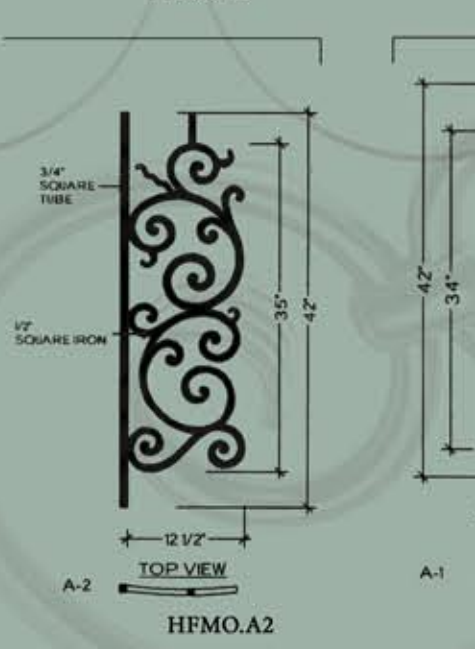

SAMPLE PATTERN
Rebecca panel & Round baluster combination