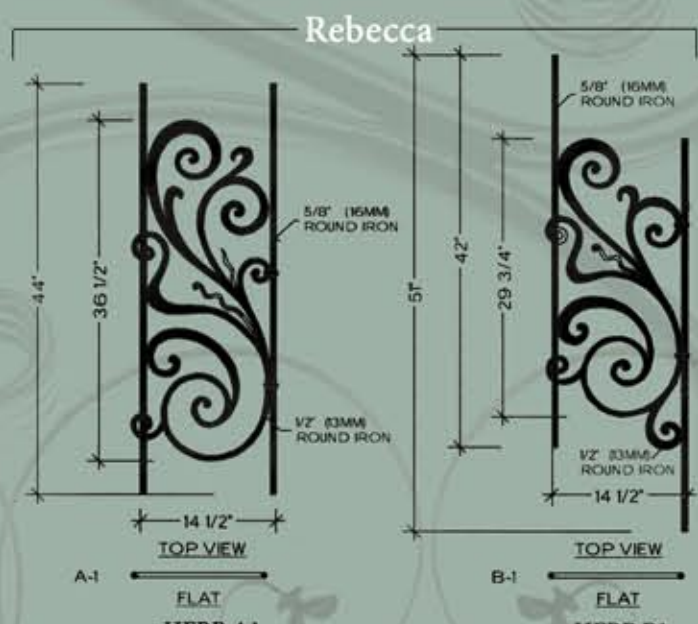

SAMPLE PATTERN
Rebecca panel & Round baluster combination