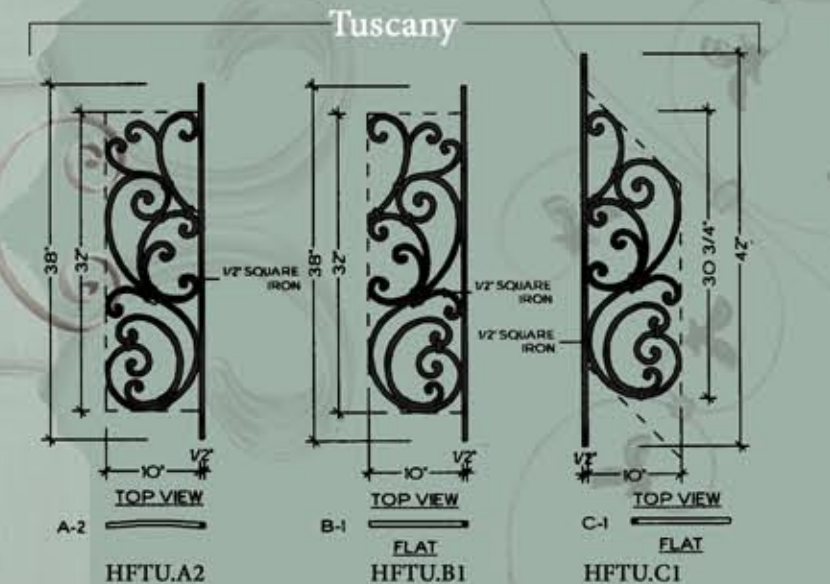

SAMPLE PATTERN
Rebecca panel & Round baluster combination