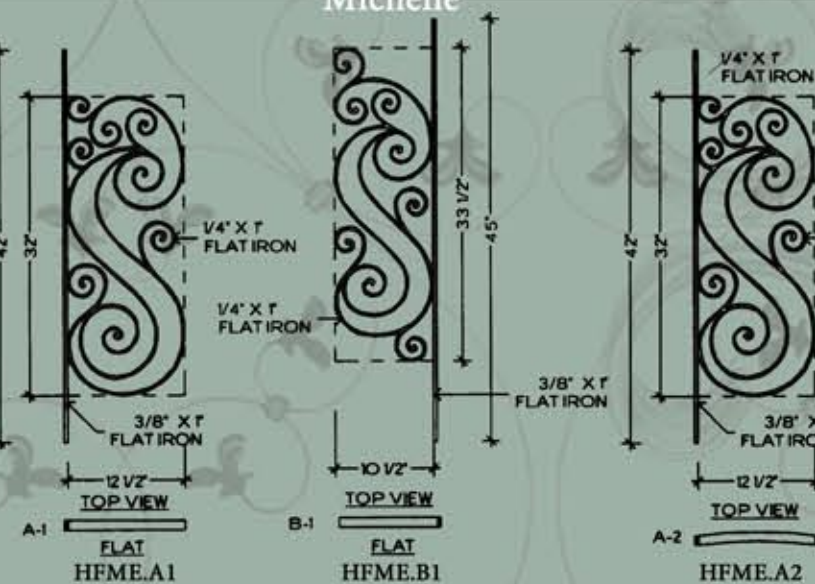

SAMPLE PATTERN
Rebecca panel & Round baluster combination