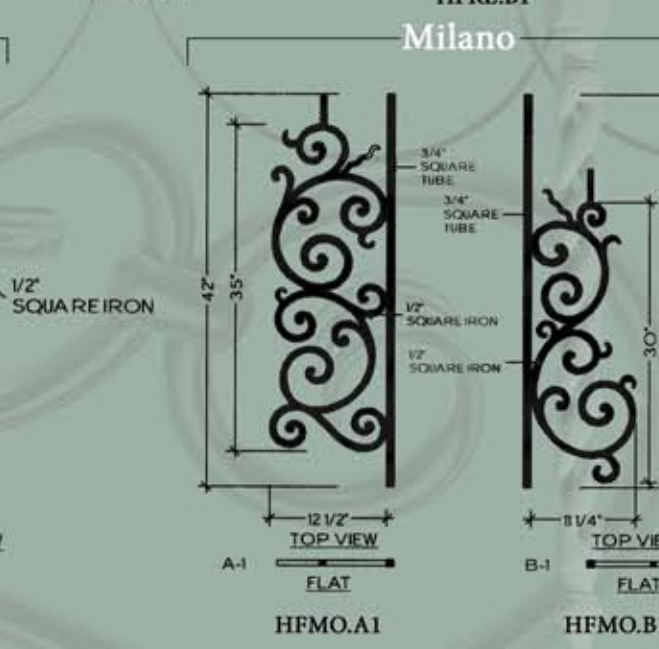

SAMPLE PATTERN
Rebecca panel & Round baluster combination